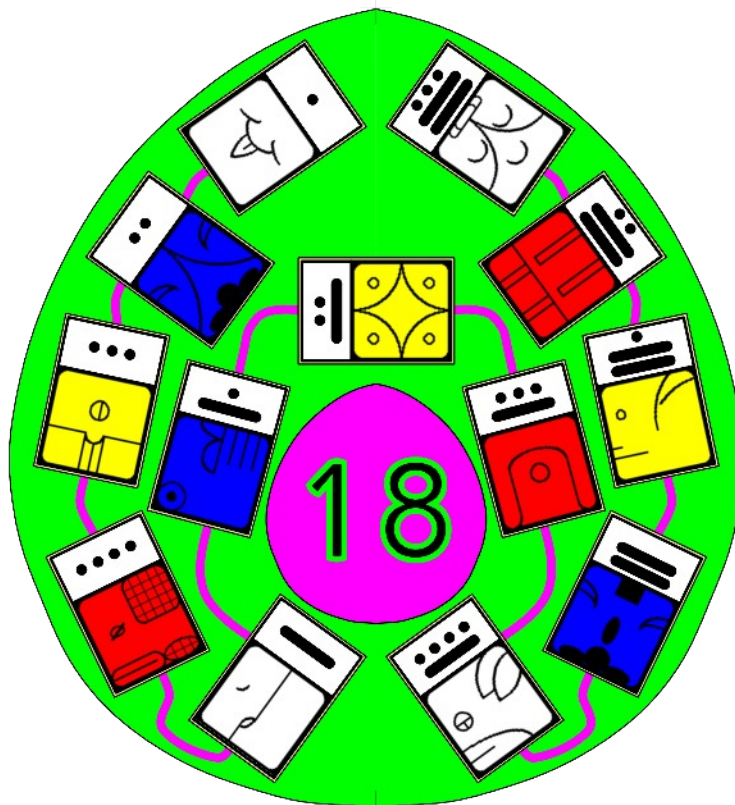

Galactic Moon
Jim Morrison
Ozzy Osbourne

Solar Dog
Bill Cosby
James Cameron

Planetary Monkey
Sharon Stone
Tiger Woods
Marcio Farney

Spectral Human

Crystal Skywalker
Andrew L'd Webber
Clint Eastwood
Ronaldo

Cosmic Wizard
Horatio Nelson
Burt Reynolds
Owen Wilson

Resonant Star
Rik Mayal